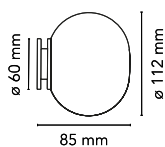

Mini Glo-Ball Ceiling/Wall

by Jasper Morrison , 2002

Lamp for ceiling or wall providing diffused light. Diffuser consisting of an externally acidetched, hand blown, flashed opaline glass and of a white, injection-molded PPS threaded ring nut.

Mounting	Ceiling and wall
Environment	Indoor
Finish	White
Weight	0.3 Kg
Light sources available	1 x LED 2,3W G9 200lm 3000K cod. RF25320 [e] - NO DIMM. 1 x LED 2W G9 240lm 2700K cod. RF26520 [e]- NO DIMM.
Emergency	Without
Voltage	220-250V
Power	MAX 25W
Battery	No
Supply included	Yes
Materials	Glass
Colors	 F4194009 - White
Certificate	   