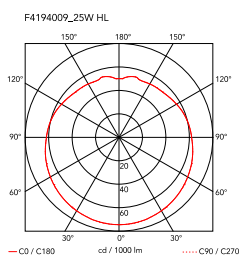

Mounting	Ceiling and wall
Environment	Indoor
Finish	White
Weight	0.3 Kg
Light sources available	1 x LED 2,3W G9 200lm 3000K cod. RF25320 [e] - NO DIMM. 1 x LED 2W G9 240lm 2700K cod. RF26520 [e]- NO DIMM.
Emergency	Without
Voltage	220-250V
Power	MAX 25W
Battery	No
Supply included	Yes
Materials	Glass
Colors	 F4194009 - White
Certificate	   