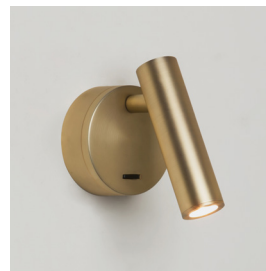

# ENNA SURFACE LED

astro

## LAMP

LIGHT SOURCE:	HIGH POWER LED
MAXIMUM WATTAGE:	4.5W
LAMP INCLUDED:	Yes (Integral)
MAXIMUM LAMP LENGTH:	Not applicable
LUMINOUS FLUX:	111.44 lm
COLOUR TEMP:	2700K
CRI:	80
R9:	15.1
MACADAM ELLIPSE:	3-Step
TILT ADJUSTABLE ANGLE:	90°
ROTATION ADJUSTABLE ANGLE:	330°
AVERAGE LIFESPAN:	60,000hrs
L70:	>60,000hrs
BEAM ANGLE:	To be advised

## ADDITIONAL INFORMATION

SHADE INCLUDED:	Not applicable
SHADE MATERIAL:	Not applicable

CODE: 1058013 (7357)  
FINISH: MATT NICKEL

CODE: 1058014 (7358)  
FINISH: POLISHED CHROME

CODE: 1058015 (7359)  
FINISH: MATT WHITE

CODE: 1058027 (7499)  
FINISH: MATT BLACK

CODE: 1058028 (7547)  
FINISH: MATT GOLD

CODE: 1058084 (8258)  
FINISH: BRONZE

CODE: 1058108 (8481)  
FINISH: MATT GOLD