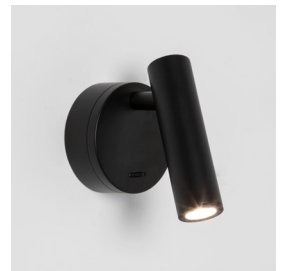

# ENNA SURFACE LED

astro

## LAMP

LIGHT SOURCE:	HIGH POWER LED
MAXIMUM WATTAGE:	4.5W
LAMP INCLUDED:	Yes (Integral)
MAXIMUM LAMP LENGTH:	Not applicable
LUMINOUS FLUX:	111.44 lm
COLOUR TEMP:	2700K
CRI:	80
R9:	15.1
MACADAM ELLIPSE:	3-Step
TILT ADJUSTABLE ANGLE:	90°
ROTATION ADJUSTABLE ANGLE:	330°
AVERAGE LIFESPAN:	60,000hrs
L70:	>60,000hrs
BEAM ANGLE:	To be advised

## ADDITIONAL INFORMATION

SHADE INCLUDED:	Not applicable
SHADE MATERIAL:	Not applicable

CODE: 1058013 (7357)  
FINISH: MATT NICKEL

CODE: 1058014 (7358)  
FINISH: POLISHED CHROME

CODE: 1058015 (7359)  
FINISH: MATT WHITE

CODE: 1058027 (7499)  
FINISH: MATT BLACK

CODE: 1058028 (7547)  
FINISH: MATT GOLD

CODE: 1058084 (8258)  
FINISH: BRONZE

CODE: 1058108 (8481)  
FINISH: MATT GOLD