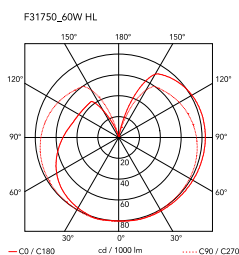

IC Lights Suspension 1

by Michael Anastassiades , 2014

Suspension lamp providing diffused light. Frame in brass, brushed and transparent varnished or chrome steel. Blown glass opal diffuser.

Mounting	Pendant
Environment	Indoor
Finish	Brushed brass, Chrome
Weight	2.2 Kg
Light sources available	1 x LED 8W E14 800lm 3000K cod. RF26565 [e] DIMMER 1 x LED 8W E14 700lm 2700K cod. RF26767 [e] DIMMER 1 x LED 10W E14 800lm 2700K cod. RF26261 [e] DIMMER 1 x LED 10W E14 900lm 3000K [e] cod. RF26260 DIMMER
Emergency	Without
Voltage	220-250V
Power	MAX 60W
Battery	No
Supply included	No
Cord Length	4000 mm
Materials	Blown glass, Brass, Steel
Colors	● F3175030 - Black ● F3175057 - Chrome ● F3175059 - Brushed brass
Certificate	CE 