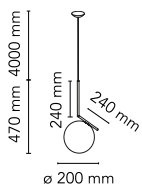

IC Lights Suspension 1

by Michael Anastassiades , 2014

Suspension lamp providing diffused light. Frame in brass, brushed and transparent varnished or chrome steel. Blown glass opal diffuser.

Mounting	Pendant
Environment	Indoor
Finish	Brushed brass, Chrome
Weight	2.2 Kg
Light sources available	1 x LED 8W E14 800lm 3000K cod. RF26565 [e] DIMMER 1 x LED 8W E14 700lm 2700K cod. RF26767 [e] DIMMER 1 x LED 10W E14 800lm 2700K cod. RF26261 [e] DIMMER 1 x LED 10W E14 900lm 3000K [e] cod. RF26260 DIMMER
Emergency	Without
Voltage	220-250V
Power	MAX 60W
Battery	No
Supply included	No
Cord Length	4000 mm
Materials	Blown glass, Brass, Steel
Colors	● F3175030 - Black ● F3175057 - Chrome ● F3175059 - Brushed brass
Certificate	CE 