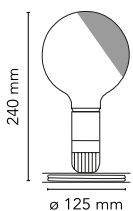

Lampadina

by Achille Castiglioni , 1972

Table lamp providing direct, diffused light. Anodized aluminum base serves to contain excess power cord. Bakelite lamp-holder, painted to match the switch in the orange and black colors. Clear globe lamp is partially sandblasted to diffuse the light.

Mounting	Table
Environment	Indoor
Finish	Black, Orange
Weight	0.3 Kg
Light sources available	1 x LED E27 2W 2700K 200lm Global Sab. - RF24054- NO DIMM.
Emergency	Without
Switching	ON/OFF oscillating switch inside the lamp-holder, that can be activated from the outside
Voltage	230V
Power	MAX 5W
Battery	No
Supply included	Yes
Cord Length	2300 mm
Materials	Aluminum
Colors	<ul style="list-style-type: none"> ● F3300000 - Black ● F3300075 - Orange
Certificate	   