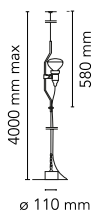

Parentesi dimmer

by Achille Castiglioni & Pio Manzù , 1971

Lamp providing direct light. Lamp moves vertically via sliding of a painted or nickel-plated shaped steel tube on a ceiling-to-floor steel cable (4000 mm long). Fixture head made of injection-molded black elastomer housing a switch. On the cable there is the electronic dimmer which allows the regulation of light brightness.

Mounting	Pendant
Environment	Indoor
Finish	White, Black, Nickel, Red
Weight	3.6 Kg
Light sources available	1 x LED 8W E27 750lm 2700K [e] cod. RF25319 1 x LED E27 8W 2700K 660lm [e] cod.RF26277 - DIMM.
Emergency	Without
Switching	On the cable there is the electronic dimmer which allows the regulation of light brightness with a dial.
Voltage	220-240V
Power	MAX 150W
Battery	No
Supply included	Yes
Cord Length	4000 mm
Materials	Elastomer, Steel
Colors	<ul style="list-style-type: none"> ● F5600009 - White ● F5600030 - Black ● F5600035 - Red ● F5600058 - Nickel