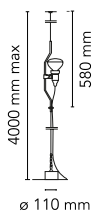

Parentesi dimmer

by Achille Castiglioni & Pio Manzù , 1971

Lamp providing direct light. Lamp moves vertically via sliding of a painted or nickel-plated shaped steel tube on a ceiling-to-floor steel cable (4000 mm long). Fixture head made of injection-molded black elastomer housing a switch. On the cable there is the electronic dimmer which allows the regulation of light brightness.

Mounting	Pendant
Environment	Indoor
Finish	White, Black, Nickel, Red
Weight	3.6 Kg
Light sources available	1 x LED 8W E27 750lm 2700K [e] cod. RF25319 1 x LED E27 8W 2700K 660lm [e] cod. RF26277 - DIMM.
Emergency	Without
Switching	On the cable there is the electronic dimmer which allows the regulation of light brightness with a dial.
Voltage	220-240V
Power	MAX 150W
Battery	No
Supply included	Yes
Cord Length	4000 mm
Materials	Elastomer, Steel
Colors	<ul style="list-style-type: none"> ● F5600009 - White ● F5600030 - Black ● F5600035 - Red ● F5600058 - Nickel