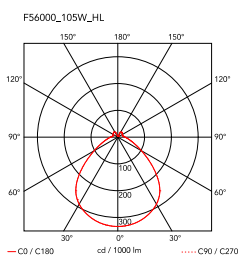

Parentesi dimmer

by Achille Castiglioni & Pio Manzù , 1971

Lamp providing direct light. Lamp moves vertically via sliding of a painted or nickel-plated shaped steel tube on a ceiling-to-floor steel cable (4000 mm long). Fixture head made of injection-molded black elastomer housing a switch. On the cable there is the electronic dimmer which allows the regulation of light brightness.